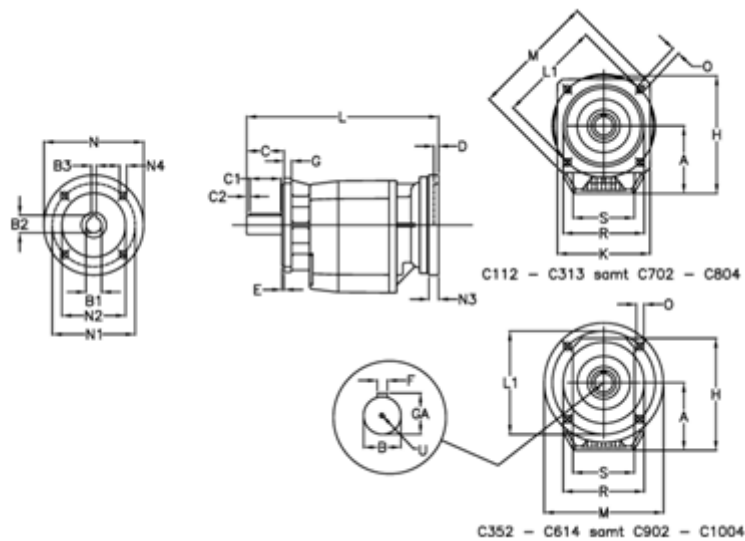

Article number: 40600800562465
 Description: Helical gearbox
 C802F-5,6-P200B5

Measures

A = 247.0	D = 7.0	L1 = 350	R = 320
B = 80	E = 5	M = 400	S = 300
B1 = 55	F = 22	N = 400	U = M20x42
B2 = 59.3	G = 20	N1 = 350	
B3 = 16	GA = 85.0	N2 = 300	
C = 140	H = 422.0	N3 = 0	
C1 = 110	K = 350	N4 = M16x25	
C2 = 15	L = 660.0	O = 18.0	